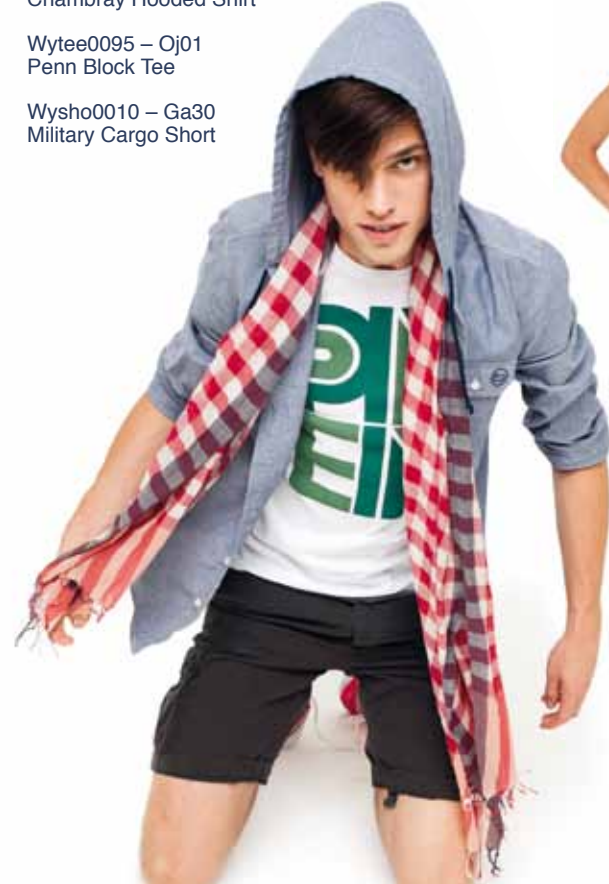

Wytee0110 – Fl30  
F-Varsity 1830 Tank

Wysho0013 – Ps30  
F-Penn Fleece Short

Wycps0050 – Up01  
Warwich Jkt

Wycps0123 – Up01  
F-Lynton Jkt

Wypol0013 – Bp01  
F-Penn Polo

Wypan0028 – Dk30  
F-Penn Chino Pant